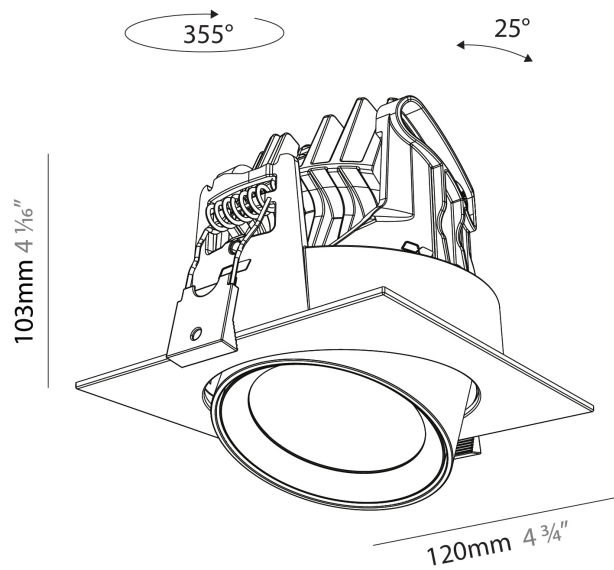

PHYSICAL

Aperture Sizes - Downlights: 2"
Shape: Cylinder
Diameter (mm): 120
Diameter (in): 4 3/4
Length (mm): 120
Length (in): 4 3/4
Height (mm): 105
Height (in): 4 1/8
Min. Recessing Depth (mm): 120
Min. Recessing Depth (in): 4 3/4
Weight (kg): 0.665
Diffuser: Lens Pack - No Lens / Opal / Linear Spread Lens / Honeycomb / Spread Lens
Fixture Finish: SSR / BKV / CWI / CRY / HAB / UFT / ITA / RUA / FTG / MYG / LOD / PUS / FRO / FUP / KIA / POP / BLS / SPG / MEY / GOH / CHC / COM / ABZ / JAG / OBR / MOS / ROR
Fixture Material: Aluminum
Cut-out Measurements: Dia. 112mm / 4 7/16"

ELECTRICAL

Lamp Type: LED (Zhaga Standard)
Input Wattage (W): 27.3
Total Output Wattage (W): 24.5
Dimming: Tri-Mode (Non-Dimming and Phase Dimming (120Vac only) and 0-10V Dimming)
Driver Included: No
Driver Location: Recessed Housing
Driver Type: Constant Current - Universal
Driver Class: Class 2
Input Voltage (V): 120 - 277
Constant Current (MA): 700

LED

Color Temperature (°K): 2700 / 3000 / 3500 / 4000
Max. Delivered Lumen (lm): 2434 / 2534 / 2643 / 2768
Nominal Lumen (lm): 2788 / 2903 / 3027 / 3170
CRI: >90 CRI
Lamp Life (hrs): 50000

OPTICAL

Reflector°: 20 / 32 / 54
Adjustability: Rotational 350° / Tilt 25°

RATINGS AND CERTIFICATIONS

Certified By: CSA Certified to UL and CSA Standards
IP rating: IP20