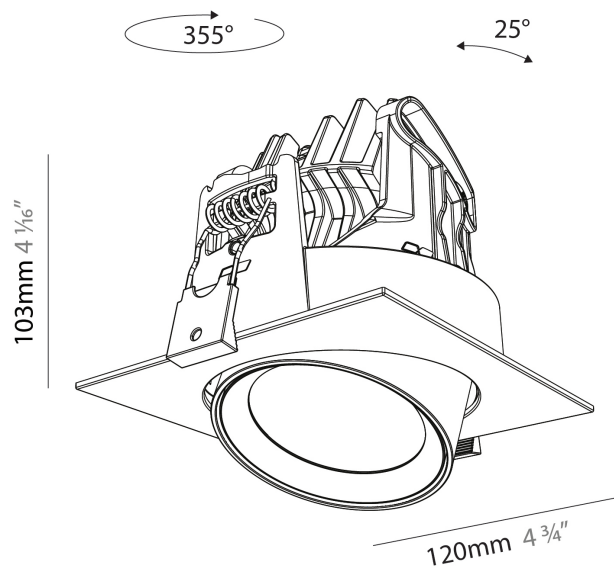

PHYSICAL

Aperture Sizes - Downlights: 2"
Shape: Cylinder
Diameter (mm): 120
Diameter (in): 4 3/4
Length (mm): 120
Length (in): 4 3/4
Height (mm): 105
Height (in): 4 1/8
Min. Recessing Depth (mm): 120
Min. Recessing Depth (in): 4 3/4
Weight (kg): 0.665
Diffuser: Lens Pack - No Lens / Opal / Linear Spread Lens / Honeycomb / Spread Lens
Fixture Finish: SSR / BKV / CWI / CRY / HAB / UFT / ITA / RUA / FTG / MYG / LOD / PUS / FRO / FUP / KIA / POP / BLS / SPG / MEY / GOH / CHC / COM / ABZ / JAG / OBR / MOS / ROR
Fixture Material: Aluminum
Cut-out Measurements: Dia. 112mm / 4 7/16"

ELECTRICAL

Lamp Type: LED (Zhaga Standard)
Input Wattage (W): 20.5
Total Output Wattage (W): 18.1
Dimming: Tri-Mode (Non-Dimming and Phase Dimming (120Vac only) and 0-10V Dimming)
Driver Included: No
Driver Location: Recessed Housing
Driver Type: Constant Current - Universal
Driver Class: Class 2
Input Voltage (V): 120 - 277
Constant Current (MA): 500

LED

Color Temperature (°K): 2700 / 3000 / 3500 / 4000
Max. Delivered Lumen (lm): 1432 / 1542 / 1432 / 1636
Nominal Lumen (lm): 1668 / 1797 / 1668 / 1907
CRI: >90 CRI
Lamp Life (hrs): 50000

OPTICAL

Reflector: 10
Adjustability: Rotational 350° / Tilt 25°

RATINGS AND CERTIFICATIONS

Certified By: CSA Certified to UL and CSA Standards
IP rating: IP20