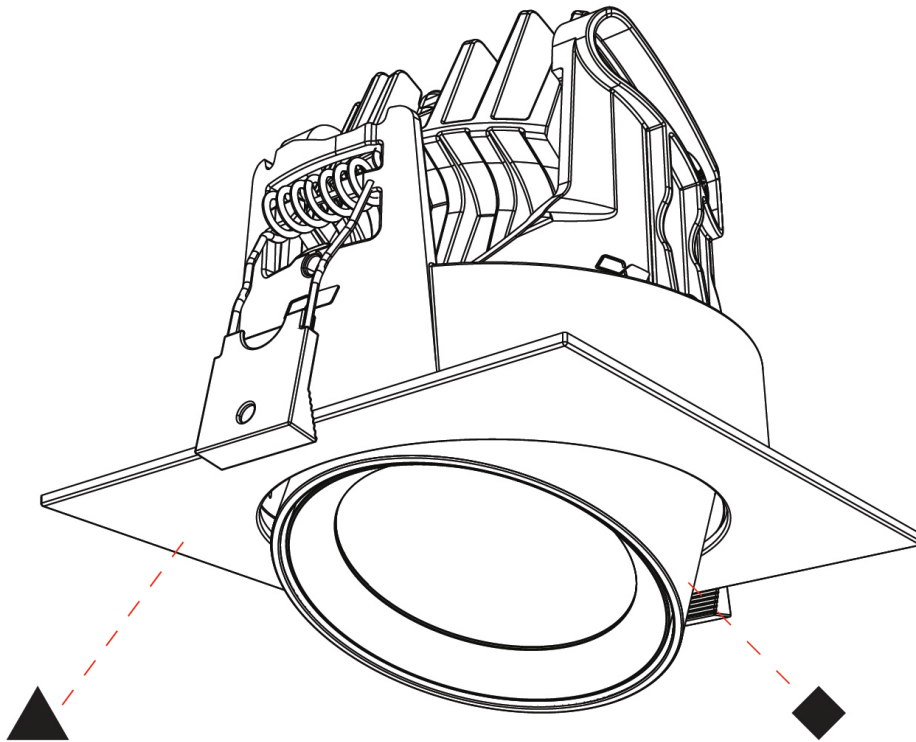

CENTRIQ SQUARE ADJUSTABLE RECESSED

A35985-

PROJECT

TYPE

SPECIFIER

QUANTITY

DATE

A