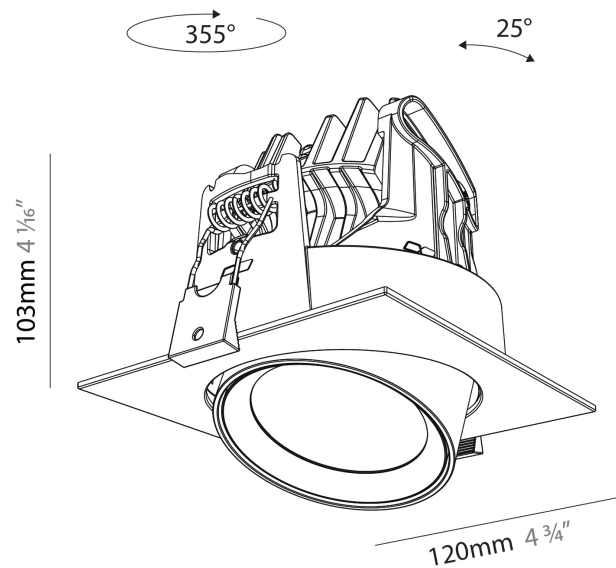

GENERAL

Series: Centriq
Subseries: Centriq Square Adjustable
Partner: Prolicht
Division: Architectural
Installation: Recessed
Product Type: Downlight
Mounting Location: Ceiling
Light Distribution: Adjustable / Downlight

PHYSICAL

Aperture Sizes - Downlights: 2"
Shape: Cylinder
Diameter (mm): 120
Diameter (in): 4 3/4
Length (mm): 120
Length (in): 4 3/4
Height (mm): 105
Height (in): 4 1/8
Min. Recessing Depth (mm): 120
Min. Recessing Depth (in): 4 3/4
Weight (kg): 0.665
Diffuser: Lens Pack - No Lens / Opal / Linear Spread Lens / Honeycomb / Spread Lens
Fixture Finish: SSR / BKV / CWI / CRY / HAB / UFT / ITA / RUA / FTG / MYG / LOD / PUS / FRO / FUP / KIA / POP / BLS / SPG / MEY / GOH / CHC / COM / ABZ / JAG / OBR / MOS / ROR
Fixture Material: Aluminum
Cut-out Measurements: Dia. 112mm / 4 7/16"

ELECTRICAL

Lamp Type: LED (Zhaga Standard)
Input Wattage (W): 27.4
Total Output Wattage (W): 24.6
Dimming: Dali Dimming
Driver Included: No
Driver Location: Recessed Housing
Driver Type: Constant Current - Universal
Driver Class: Class 2
Input Voltage (V): 120 - 277
Constant Current (MA): 700

LED

Color Temperature (°K): 2700-6500 Tunable White
Max. Delivered Lumen (lm): 2058 - 2329
Nominal Lumen (lm): 2497 - 2827
CRI: >90 CRI
Lamp Life (hrs): 50000

OPTICAL

Reflector°: 24 / 34 / 54
Adjustability: Rotational 350° / Tilt 25°

RATINGS AND CERTIFICATIONS

Certified By: CSA Certified to UL and CSA Standards
IP rating: IP20