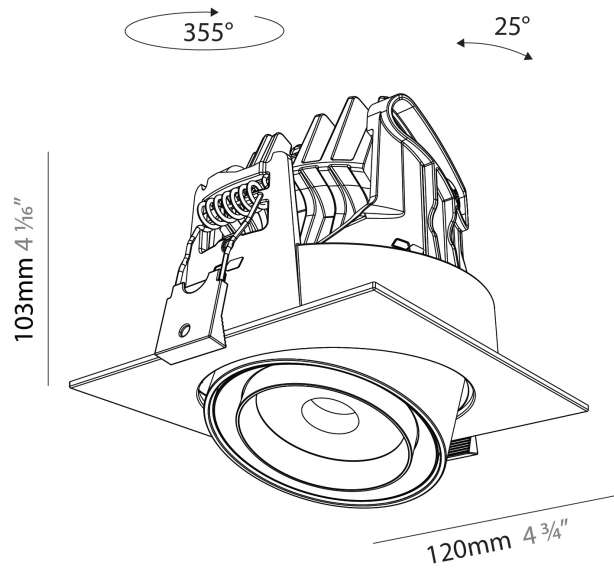

GENERAL

Series: Centriq
Subseries: Centriq Square Flex Adjustable
Partner: Prolicht
Division: Architectural
Installation: Recessed
Product Type: Downlight
Mounting Location: Ceiling
Light Distribution: Adjustable / Downlight

PHYSICAL

Aperture Sizes - Downlights: 2"
Shape: Cylinder
Length (mm): 120
Length (in): 4 3/4
Width (mm): 120
Width (in): 4 3/4
Height (mm): 105
Height (in): 4 1/8
Min. Recessing Depth (mm): 120
Min. Recessing Depth (in): 4 3/4
Weight (kg): 0.666
Fixture Finish: SSR / BKV / CWI / CRY / HAB / UFT / ITA / RUA / FTG / MYG / LOD / PUS / FRO / FUP / KIA / POP / BLS / SPG / MEY / GOH / CHC / COM / ABZ / JAG / OBR / MOS / ROR
Fixture Material: Aluminum
Cut-out Measurements: Dia. 112mm / 4 7/16"

ELECTRICAL

Lamp Type: LED (Zhaga Standard)
Input Wattage (W): 20.5
Total Output Wattage (W): 18.1
Dimming: Tri-Mode (Non-Dimming and Phase Dimming (120Vac only) and 0-10V Dimming)
Driver Included: Yes
Driver Location: Recessed Housing
Driver Type: Constant Current - Universal
Driver Class: Class 2
Housing: ENCP3
Input Voltage (V): 120 - 277
Constant Current (MA): 500

LED

Color Temperature (*K): 2700 / 3000 / 3500 / 4000
Max. Delivered Lumen (lm): 1201 / 1294 / 1346 / 1373
Nominal Lumen (lm): 1668 / 1797 / 1869 / 1907
CRI: >90 CRI
Lamp Life (hrs): 50000

OPTICAL

Beam Angle: 18 / 30 / 46
Adjustability: Rotational 350° / Tilt 25°

RATINGS AND CERTIFICATIONS

Certified By: CSA Certified to UL and CSA Standards
IP rating: IP20