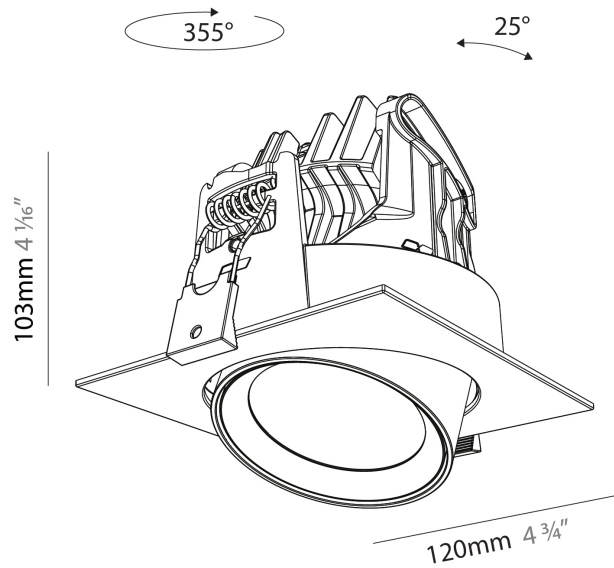

PHYSICAL

Aperture Sizes - Downlights: 2"
Shape: Cylinder
Diameter (mm): 120
Diameter (in): 4 3/4
Length (mm): 120
Length (in): 4 3/4
Height (mm): 105
Height (in): 4 1/8
Min. Recessing Depth (mm): 120
Min. Recessing Depth (in): 4 3/4
Weight (kg): 0.665
Diffuser: Lens Pack - No Lens / Opal / Linear Spread Lens / Honeycomb / Spread Lens
Fixture Finish: SSR / BKV / CWI / CRY / HAB / UFT / ITA / RUA / FTG / MYG / LOD / PUS / FRO / FUP / KIA / POP / BLS / SPG / MEY / GOH / CHC / COM / ABZ / JAG / OBR / MOS / ROR
Fixture Material: Aluminum
Cut-out Measurements: Dia. 112mm / 4 7/16"

ELECTRICAL

Lamp Type: LED (Zhaga Standard)
Input Wattage (W): 34
Total Output Wattage (W): 30.9
Dimming: Tri-Mode (Non-Dimming and Phase Dimming (120Vac only) and 0-10V Dimming)
Driver Included: No
Driver Location: Recessed Housing
Driver Type: Constant Current - Universal
Driver Class: Class 2
Input Voltage (V): 120 - 277
Constant Current (MA): 900

LED

Color Temperature (°K): 2700 / 3000 / 3500 / 4000
Max. Delivered Lumen (lm): 2434 / 2534 / 2643 / 2768
Nominal Lumen (lm): 2788 / 2903 / 3027 / 3170
CRI: >90 CRI
Lamp Life (hrs): 50000

OPTICAL

Reflector: 24 / 36 / 54
Adjustability: Rotational 350° / Tilt 25°

RATINGS AND CERTIFICATIONS

Certified By: CSA Certified to UL and CSA Standards
IP rating: IP20